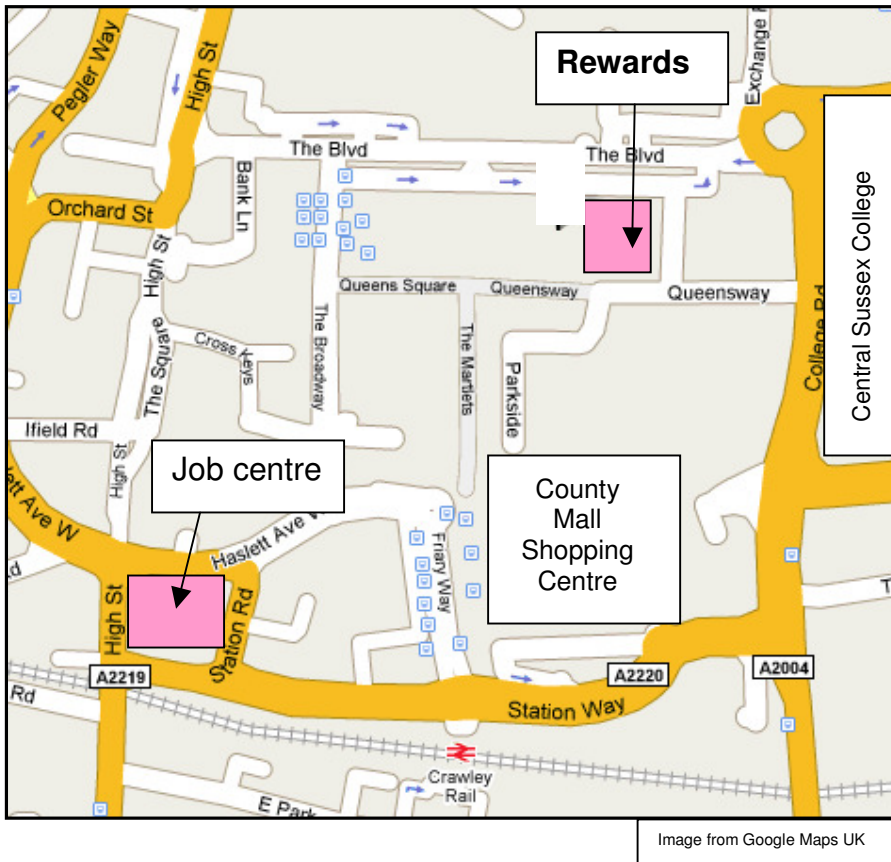

Training Recruitment Consultancy

Rewards Training Recruitment Consultancy Ltd Crawley office

The Crawley Rewards office is located in Crawley town centre, near to the County Mall shopping centre. On foot the office can be reached through the pedestrian shopping area to the south of the office, and by road (north of the office) we are just off “The Boulevard” and opposite to the Town Hall.

“The Pavement” is a paved shopping area to the side of Marks & Spencer. The entrance to our office is located in between The Metro Café and Jimmy Chop Shop Hairdressers. Unfortunately there are no lift facilities. We are located on the first (with additional services on the second) floor.

There are numerous bus links within a few minutes’ walk of the office and Crawley train station is approx 5-minute walk away. There are many car parks available including two off of The Boulevard, the Town Hall, Kilmead (just behind the Town Hall), and within County Mall. There are also metered parking spaces and residential parking available on the roads further from the town centre.

Image from Google Maps UK

Address:
First Floor
2B The Pavement
Crawley
West Sussex
RH10 1EF

Tel: 01293 611686 / 538692

Fax: 01293 538692

Email:
enquiriescrawley@rewards-
trc.co.uk

Crawley opening hours	Office open	Phones only
Monday	9am – 5pm	-
Tuesday	9am – 5pm	-
Wednesday	9am – 5pm	-
Thursday	9am – 5pm	-
Friday	9am – 3.30pm	3.30 – 5 pm
Saturday & Sunday	closed	closed