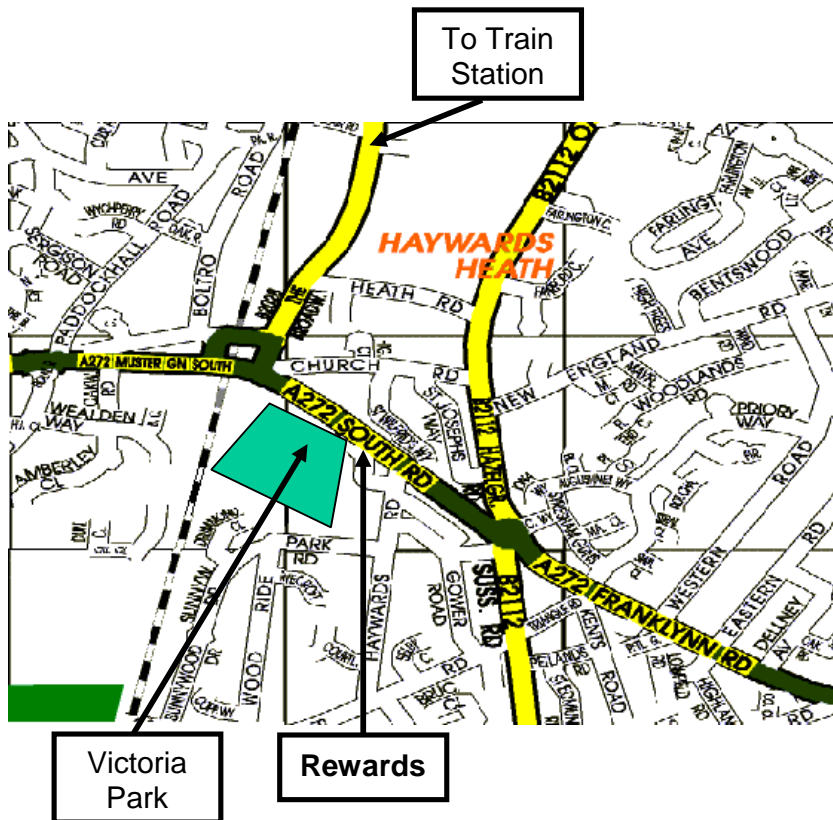

Rewards Training Recruitment Consultancy Ltd Haywards Heath (Head Office)

The Rewards Head Office is located next to Victoria Park, within the main shopping area of South Road, in Haywards Heath town centre.

There are bus links within a few minutes' walk of the office and Haywards Heath train station is approx 15-minute walk away. There is a car park close to the office (opposite "Iceland") and both metered road parking and residential parking in the roads leading away from the town centre.

Victoria Gate is located next to Victoria Park and a couple of doors along from KFC. We are located on the first floor. There is a lift facility available when you enter the building.

Address:

First Floor
Victoria Gate
119-127 South Road
Haywards Heath
West Sussex
RH16 4LR